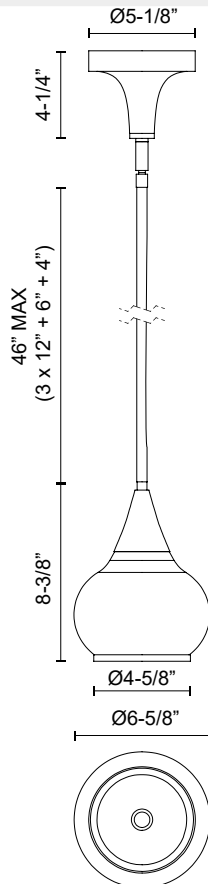

WWW.ALORAMOOD.COM

© 2022 KUZCO LIGHTING. ALL RIGHTS RESERVED.